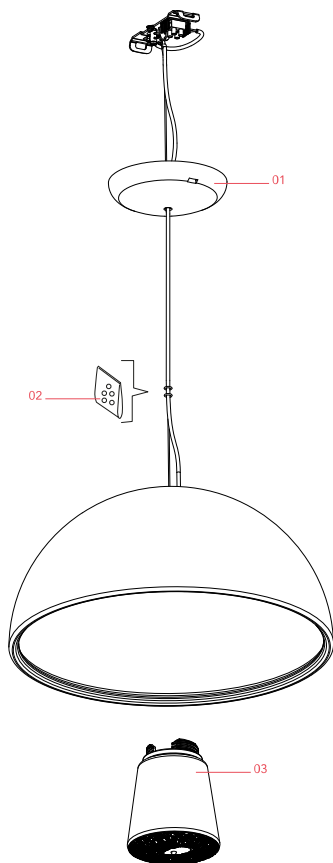

Spare Parts

01.	Opal black ceiling rose assembly	RF6410431
02.	Skygarden Small Glass diffuser assembly	RF31652
03.	Kit of 5 or rings	RF05382