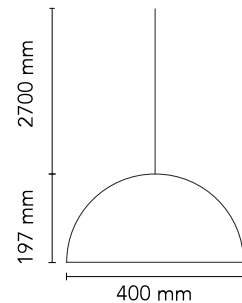

### Physical

Colour	Matte Black
Length (mm)	400
Cord colour	Clear
Cord length (mm)	2700
Canopy colour	Matte Black
Canopy length/diameter (mm)	146
Canopy height (mm)	36
Net weight (kg)	5.8
Package height (mm)	340
Package width (mm)	550
Package length (mm)	550
Package volume (m3)	0.1
IP internal	20